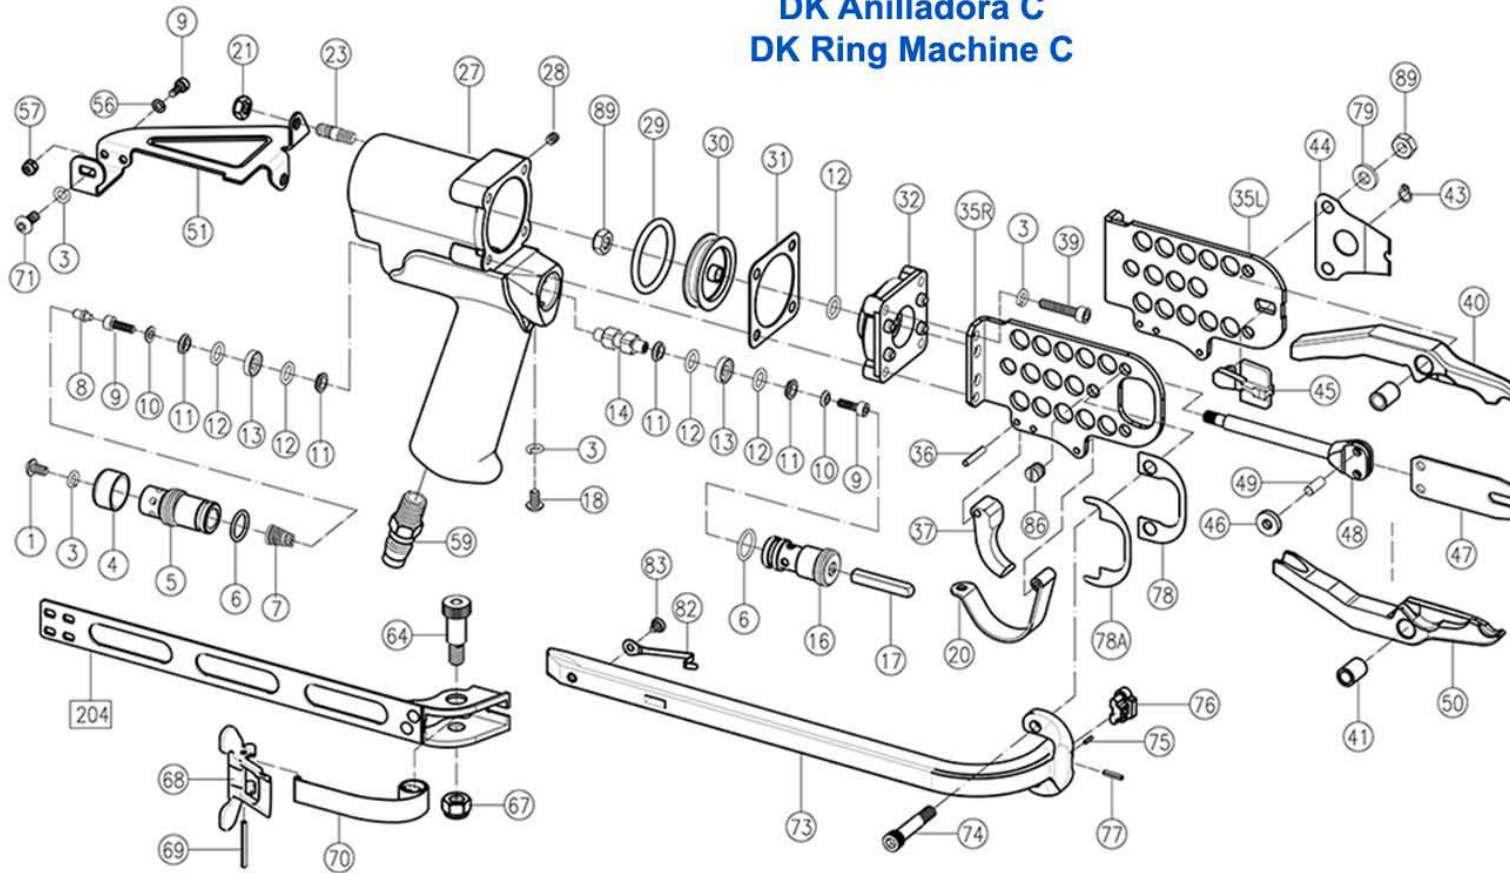

DK Anilladora C DK Ring Machine C

ITEM	DESCRIPTION	Model	PART NO.	QTY
1	Set Screw		AC01001	1
3	Shakeproof lock Washer		AC01003	7
4	Air Deflector		AC01004	1
5	Rear Valve Seat		AC01005	1
6	O-Ring		AC01006	2
7	Throttle Spring		AC01007	1
8	Throttle Valve Locator		AC01008	1
9	Throttle Valve Screw		AC01009	4
10	Valve Screw Washer		AC01010	2
11	O-Ring Support		AC01011	4
12	O-Ring		AC01012	5
13	O-Ring Center Support		AC01013	2
14	Throttle Valve Spacer		AC01014	1
16	Front Valve Seat		AC01016	1
17	Throttle Stem		AC01017	1
18	Button Head Cap Screw		AC01018	1
20	Trigger Guard		AC01020	1
21	Flexloc Nut		AC01021	2
23	Stud		AC01023	1
27	Housing		AC01027	1
28	Set Screw		AC01028	2
29	O-Ring		AC01029	1
30	Piston		AC01030	1
31	Cylinder Gasket		AC01031	1
32	Piston Stop Spacer	AC602 AC02032 AC603 AC01032 AC604 AC01032 AC605 AC02032		1
35R	Slide Plate (Right)	AC605 AC0135R		1
35L	Slide Plate (Left)	AC0135L		1
36	Roll Pin	AC01036		3
37	Trigger	AC01037		1
39	Socket Head Cap Screw	AC01039		4
40	Upper Jaw	AC602 AC02040 AC603 AC03040 AC604 AC04040 AC605 AC05040		1
41	Jaw Bushing	AC01041		2
43	Latch Pin Clip	AC01043		1
44	Latch Spring	AC602 AC01044 AC603 AC01044 AC604 AC01044 AC605 AC05044		1
45	Latch	AC602 AC01045 AC603 AC01045 AC604 AC01045 AC605 AC05045		1
46	Roller	AC602 AC02046 AC603 AC01046 AC604 AC01046 AC605 AC01046		4
47	Feeder Blade	AC602 AC02047 AC603 AC01047 AC604 AC03047 AC605 AC05047		1
48	Piston Rod	AC602 AC03048 AC603 AC01048 AC604 AC03048 AC605 AC03048		1
49	Roller Pin	AC01049		2
50	Lower Jaw	AC602 AC02050 AC603 AC03050 AC604 AC04050 AC605 AC05050		1
51	Feeder Arm	AC602051		1
56	Washer	AE01005		2
57	Nut	AE01006		2
59	Inlet Bushing	AC01059		1
64	Socket Head Cap Screw	AC01064		1
67	Nut	AC01067		1
68	Pusher	AC602068		1
69	Extended Rivet	AC01069		1
70	Pusher Spring	AC01070		1
71	Button Head Screw	AC01071		1
73	Magazine Body	AC02M073		1
74	Jaw Bolt	AC02074		2
75	Magazine Spring	AC02075		2
76	Magazine Shoe	AC02M076		1
77	Roll Pin	AC02077		1
78	Magazine Shim	AC01078		1
78A	Magazine Shim	AC0178A		1
79	Washer	AC01079		2
86	Plate Screw	AC01086		1
89	Flexloc Nut	AC01089		3
106	Feeder Guide Rail & Pusher Spring Assy.	AC602106		1
200	Housing Assy.	AC601200		1
201	Piston & Piston Rod Assy.	AC602 AC02201 AC603 AC03201 AC604 AC03201 AC605 AC05201 AC602 AC02202 AC603 AC03202 AC604 AC03202 AC605 AC05202		1
202	Piston Rod Assy.	AC01202		1
203	Frame Assy.	AC01203		1
204	Feeder Guide Rail Assy.	AC602204		1
205	Pusher Assy.	AC602205		1
206	Magazine Assy.	AC02M206		1