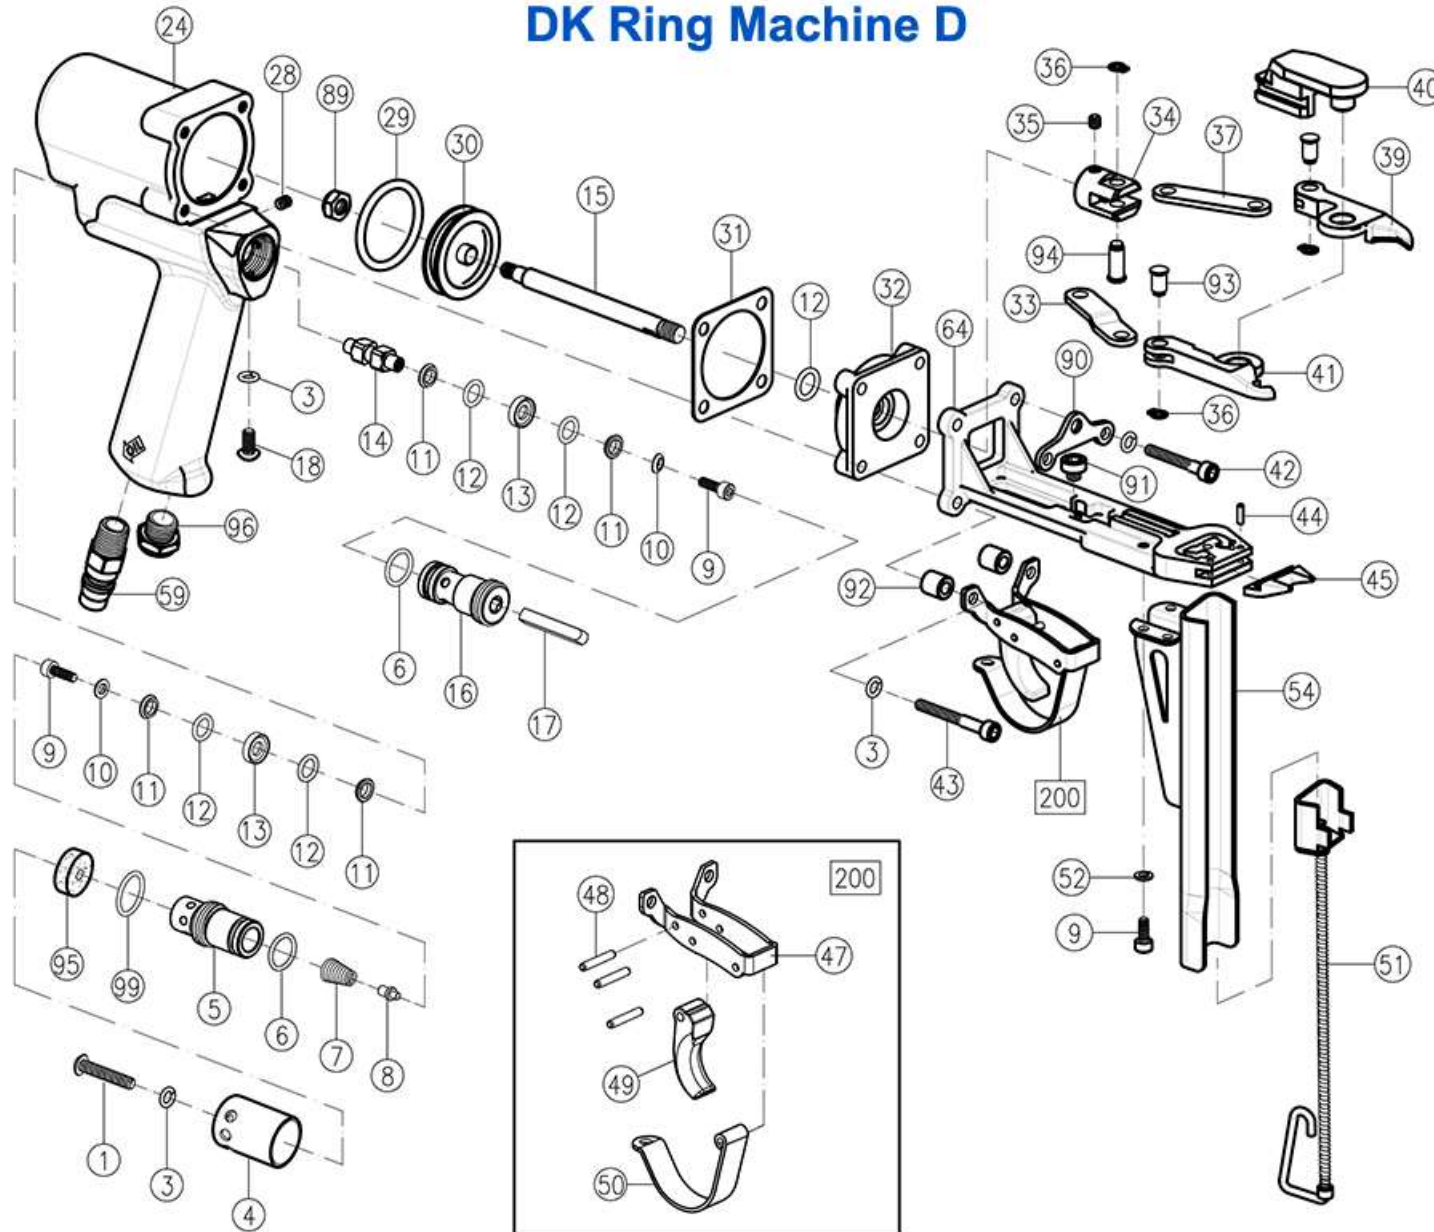

## DK Anilladora D DK Ring Machine D

ITEM	DESCRIPTION	PART NUMBER	QTY
1	Set Screw	AC01094	1
3	Shakeproof lock Washer	AC01003	6
4	Air Deflector	AC01091	1
5	Rear Valve Seat	AC01005	1
6	O-Ring	AC01006	2
7	Throttle Spring	AC01007	1
8	Throttle Spring Locator	AC01008	1
9	Throttle Valve Screw	AC01009	6
10	Valve Screw Washer	AC01010	2
11	O-Ring Support	AC01011	4
12	O-Ring	AC01012	5
13	O-Ring Center Support	AC01013	2
14	Throttle Valve Spacer	AC01014	1
15	Piston Rod	AD01015	1
16	Front Valve Seat	AC01016	1
17	Throttle Stem	AD01017	1
18	Button Head Cap Screw	AC01018	1
24	Housing Assy.	AD01024	1
28	Set Screw	AC01028	2
29	O-Ring	AC01029	1
30	Piston	AD01030	1
31	Cylinder Gasket	AC01031	1
32	Piston Stop Spacer	AD01032	1
33	Right Arm Link	AD21033	1
34	Clevis	AD21034	1
35	Set Screw	AD01035	1
36	S-King	AD21036	3
37	Left Arm Link	AD21037	1
39	Left Jaw	AD21039	1
40	Slide	AD21040	1
41	Right Jaw	AD21041	1
42	Socket Head Cap Screw	AD01042	2
43	Socket Head Cap Screw	AD01043	2
44	Roll Pin	AD01044	2
45	Teeth	AD03045	1
47	Trigger Guard Bracket	AD01047	1
48	Roll Pin	AC01036	3
49	Trigger	AC01037	1
50	Trigger Guard	AC01020	1
51	Pusher Assy.(Short)	AD21051	1
	Pusher Assy.(Long)	AD23051	
52	Lock Washer	AC01056	4
54	Magazine Assy.(Short)	AD21054	1
	Magazine Assy.(Long)	AD23054	
59	Inlet Bushing	AC01059	1
64	Carriage Assy.	AD21064	1
89	Flexloc Nut	AC01089	1
90	Hanger	AD21090	1
91	Cap Screw	AD41091	1
92	Pad Roll	AD41092	2
93	Pin, Jaw	AD21093	2
94	Pin, Clevis	AD21094	1
95	Silencer cotton	AC01090	1
96	Copper Silencer	AC01093	1
99	O-Ring	AE01015	1
200	Trigger Guard Bracket Assy.	AD01200	1